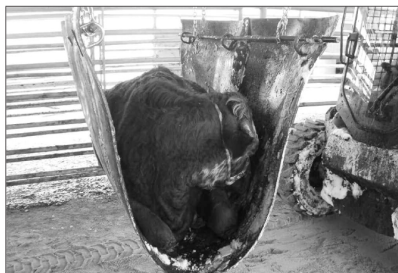

The patent-pending Double D Sled 'n Sling is a six-foot by eight-foot solid rubber sheet that is a half-inch thick. It has a lifting bar and chain loops on each end.

Move a downed cow by rolling the animal onto the rubber sling, and either pull the sling out of the area as a sled or lift it up as a sling using a skid-steer loader. We recommend putting a halter on the cow to secure their head to their hock so they can't flop their head and injure their eye, ear or jaw.

This product is the latest invention from Dale Goetz of Park, Kan., who created the original Double D Cattle Mat in 1995 to protect livestock in his own feedlot from potentially costly injury in slick heavy loading and processing areas. The Double D Cattle Mat is a woven mat made from reclaimed tires that cuts falls by nearly 100-percent and has been endorsed by Temple Grandin.

Next week's article will be devoted to the most common behavioral health issues of farm people, which are stress-related and usually manageable.

*Dr. Rosmann is a clinical psychologist and farmer at Harlan, Iowa. Contact him at: [www.agbehavioralhealth.com](http://www.agbehavioralhealth.com).*

Double D Sled 'n Sling is a six-foot by eight-foot solid rubber sheet that is a half-inch thick.

Move a downed cow by rolling the animal onto the rubber sling.

Pull the sling out of the area as a sled or lift it up as a sling using a skid-steer loader.